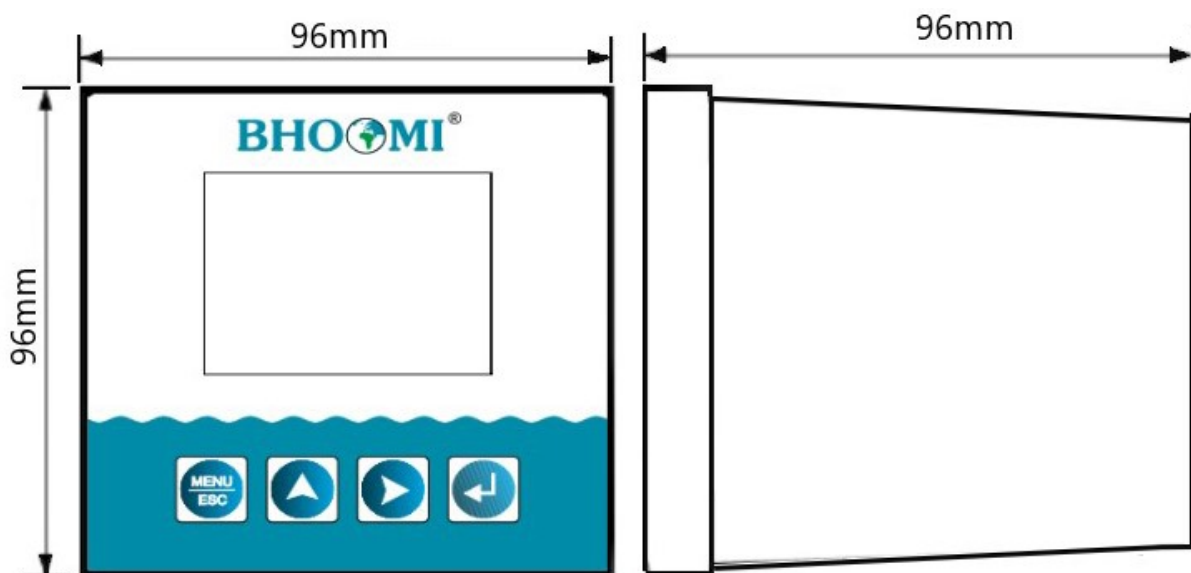

Agasthya 2021 Series Dual Channel Controller Model BI13XX-C

Agasthya 2021 Series Dual Channel Controller model BI 13XX is designed to measure any two different water quality parameters such as pH, ORP, Conductivity, Chlorine, Oil in Water, Dissolved Oxygen, Turbidity, Ammonia Nitrate (NH₃-N) and Total Nitrogen (TN)

Technical Specification:

- Display : 2.4" TFT
- Power Supply : AC - 85 - 305VAC; DC - 9 - 36 VDC
- Relay Output : One 5A-250VAC, 5A-30VDC (Customize)
- Current output : Two: 4-20mA, 20-4mA, 0-20mA
- Digital Communication : RS485 MODBUS RTU
- Dimensions : 96x96x96mm
- Mounting Type : Panel, Wall
- Enclosure : Dustproof

Dimensions Drawing:

Ordering Code**BI13XX: Instead of XX Customer need to Select any two parameters**

Model No	Ordering Code Channel 1	Ordering Code Channel 2	Description
Parameter	1 2 3 4 5 6 7 8	1 2 3 4 5 6 7 8	pH ORP Conductivity Chlorine Oil in Water Dissolved Oxygen Turbidity Ammonia Nitrate (NH ₃ -N) and Total Nitrogen (TN)
Power Supply	AC DC	230 VAC 24 VDC	
Analog Output	0 1 2	None 4-20mA(isolated) 4-20mA (Non isolated)	
Relay Output	0 1	None One Relay	
Digital Communication	0 1	None RS485	
Mounting	P W	Panel Wall	
Area Classification	S H	Safe Hazardous	